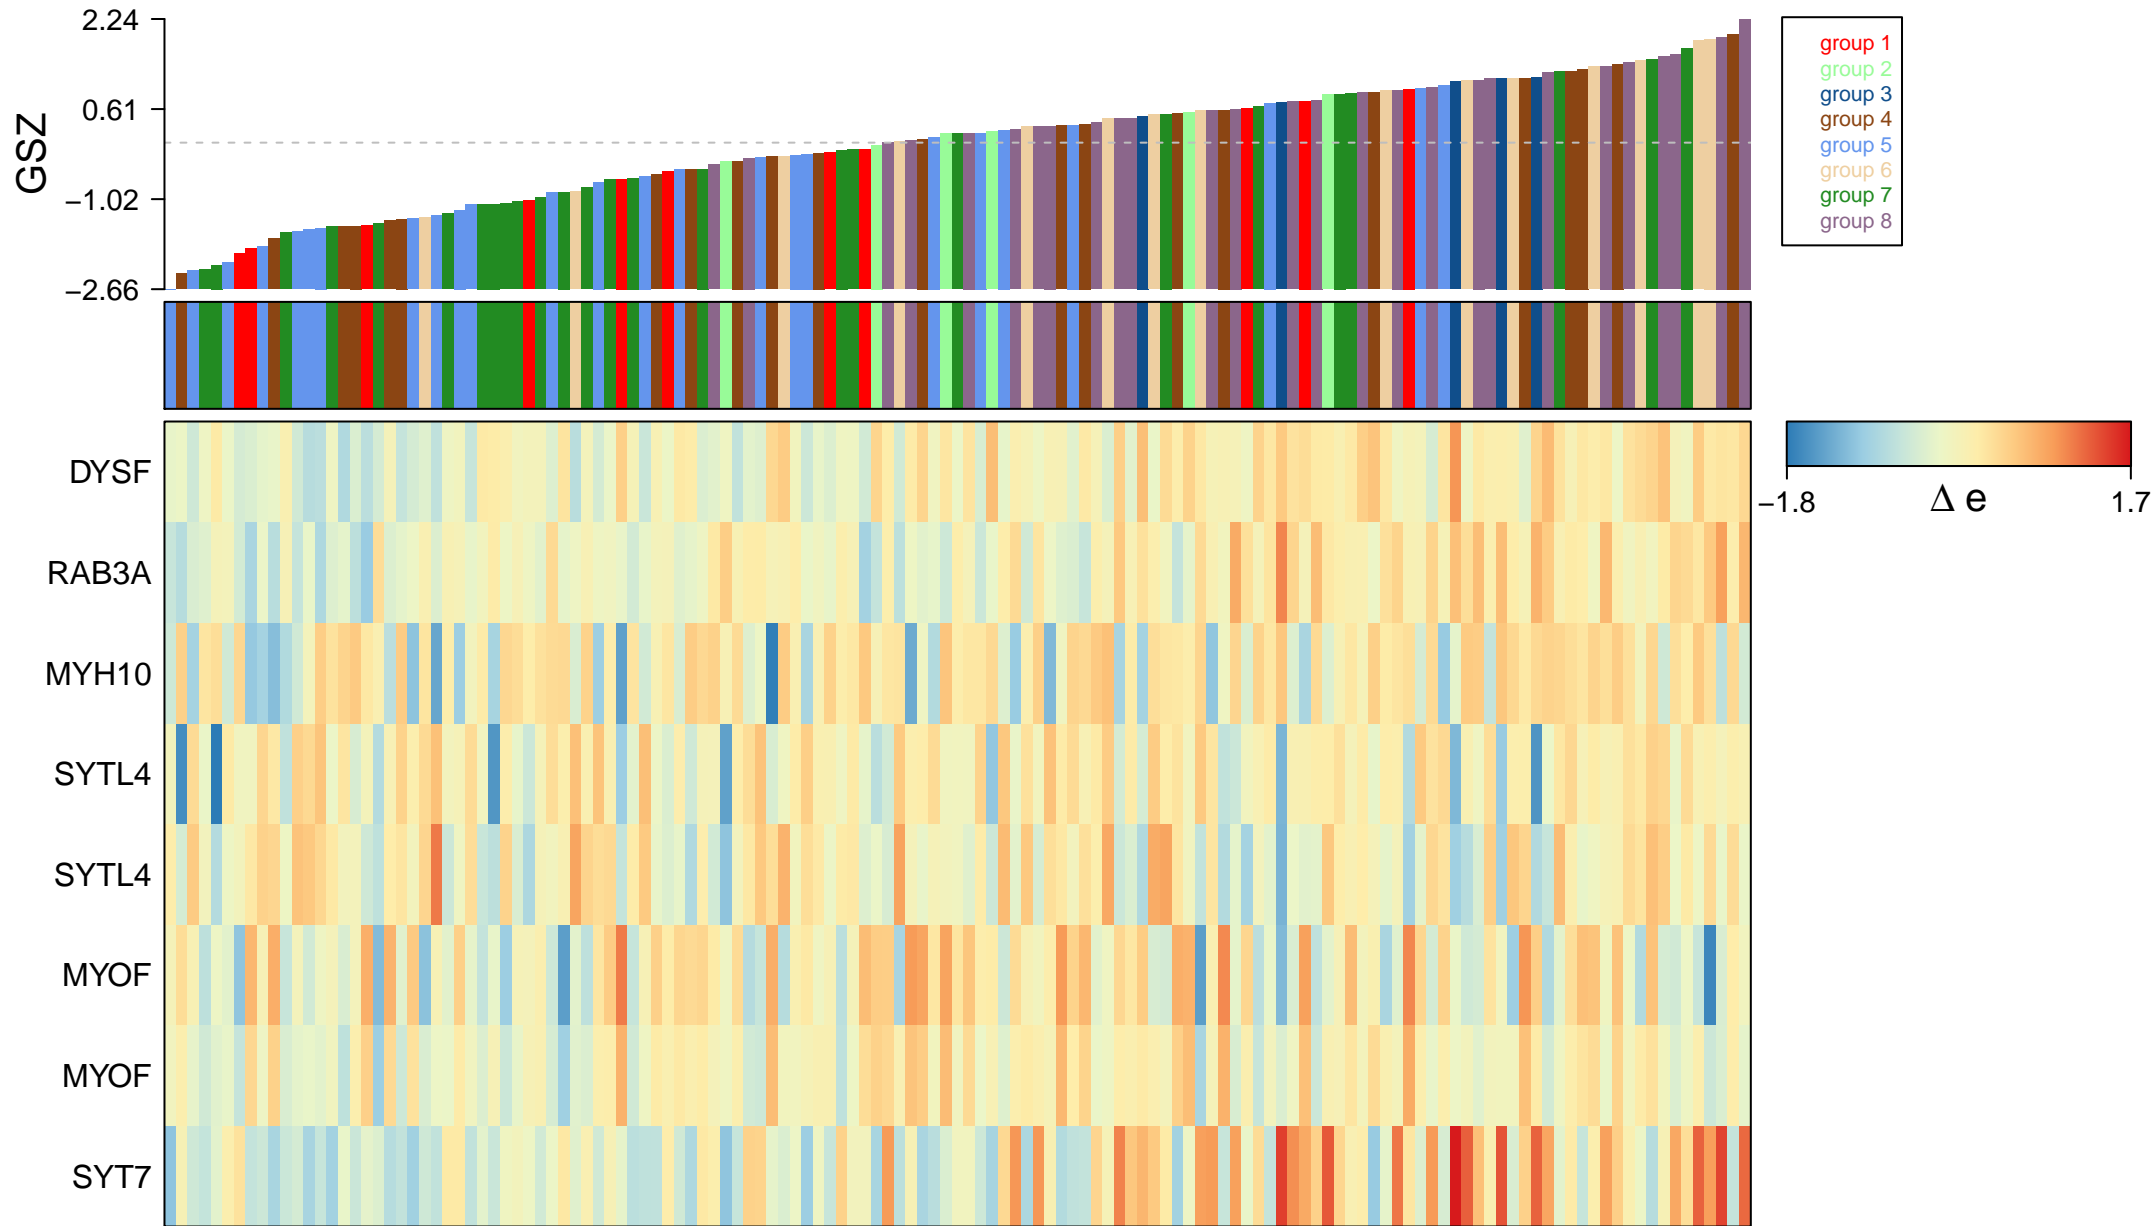

# plasma membrane repair